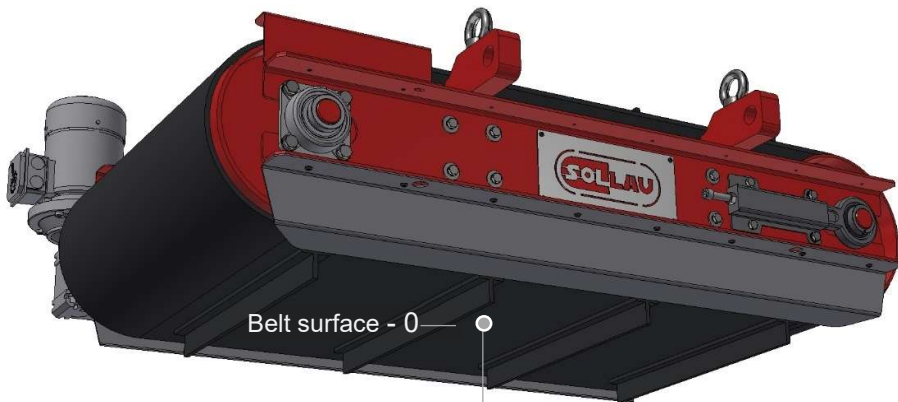

# DND-AC Ms6F EKO

Belt surface - 0